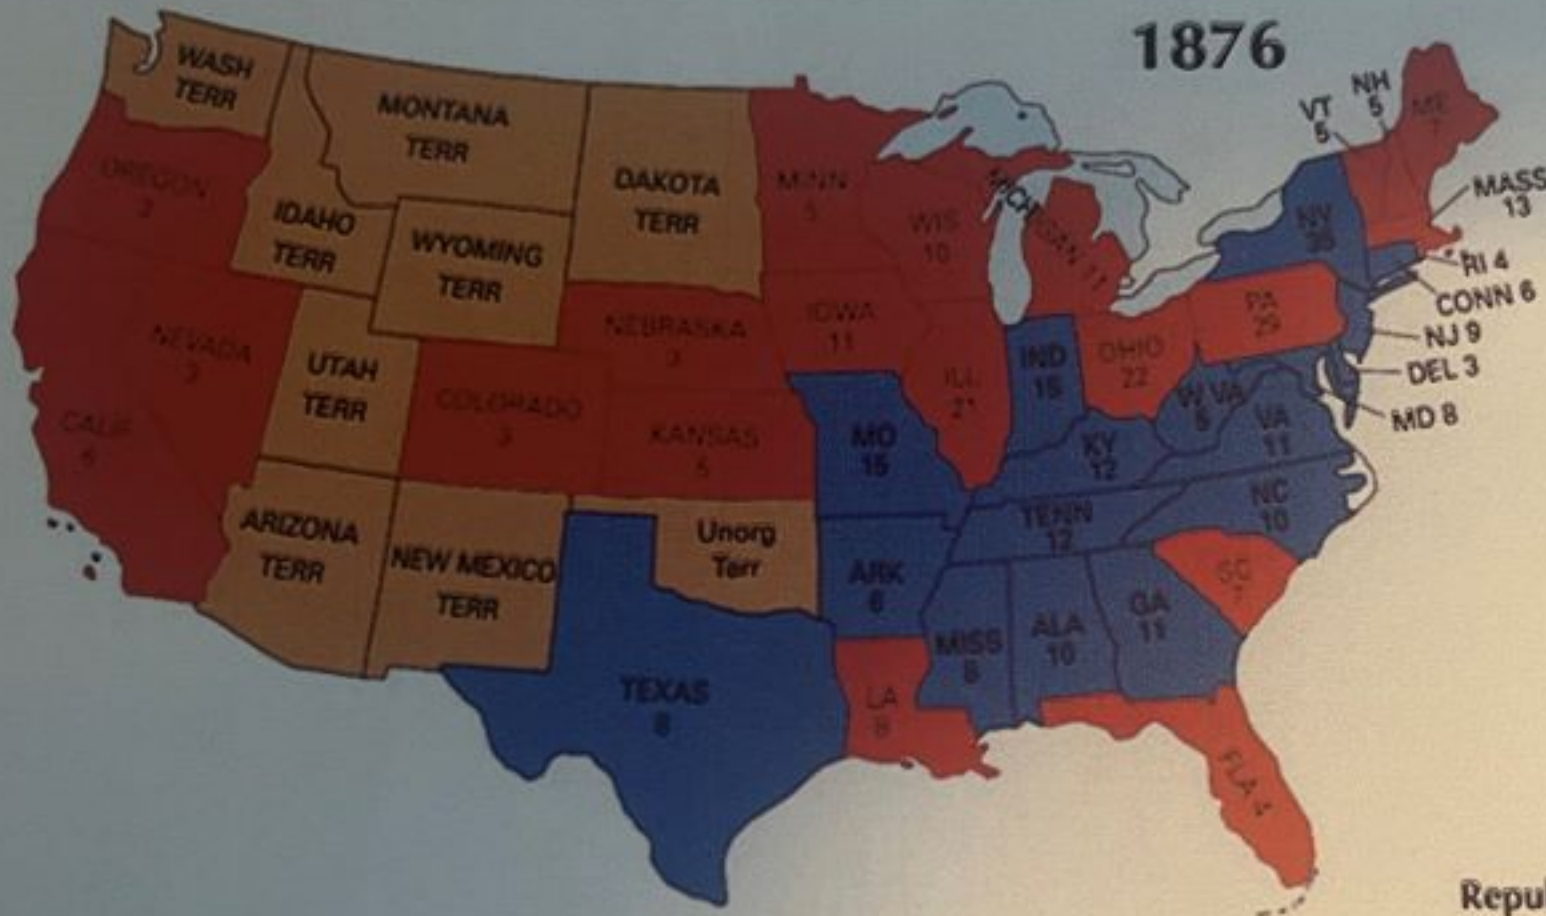

1876

Territories

Republican (Hayes) 

Democratic (Tilden) 