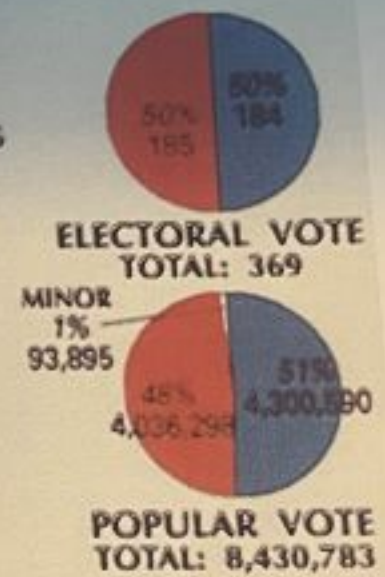

1876

Territories

Republican (Hayes) 

Democratic (Tilden) 