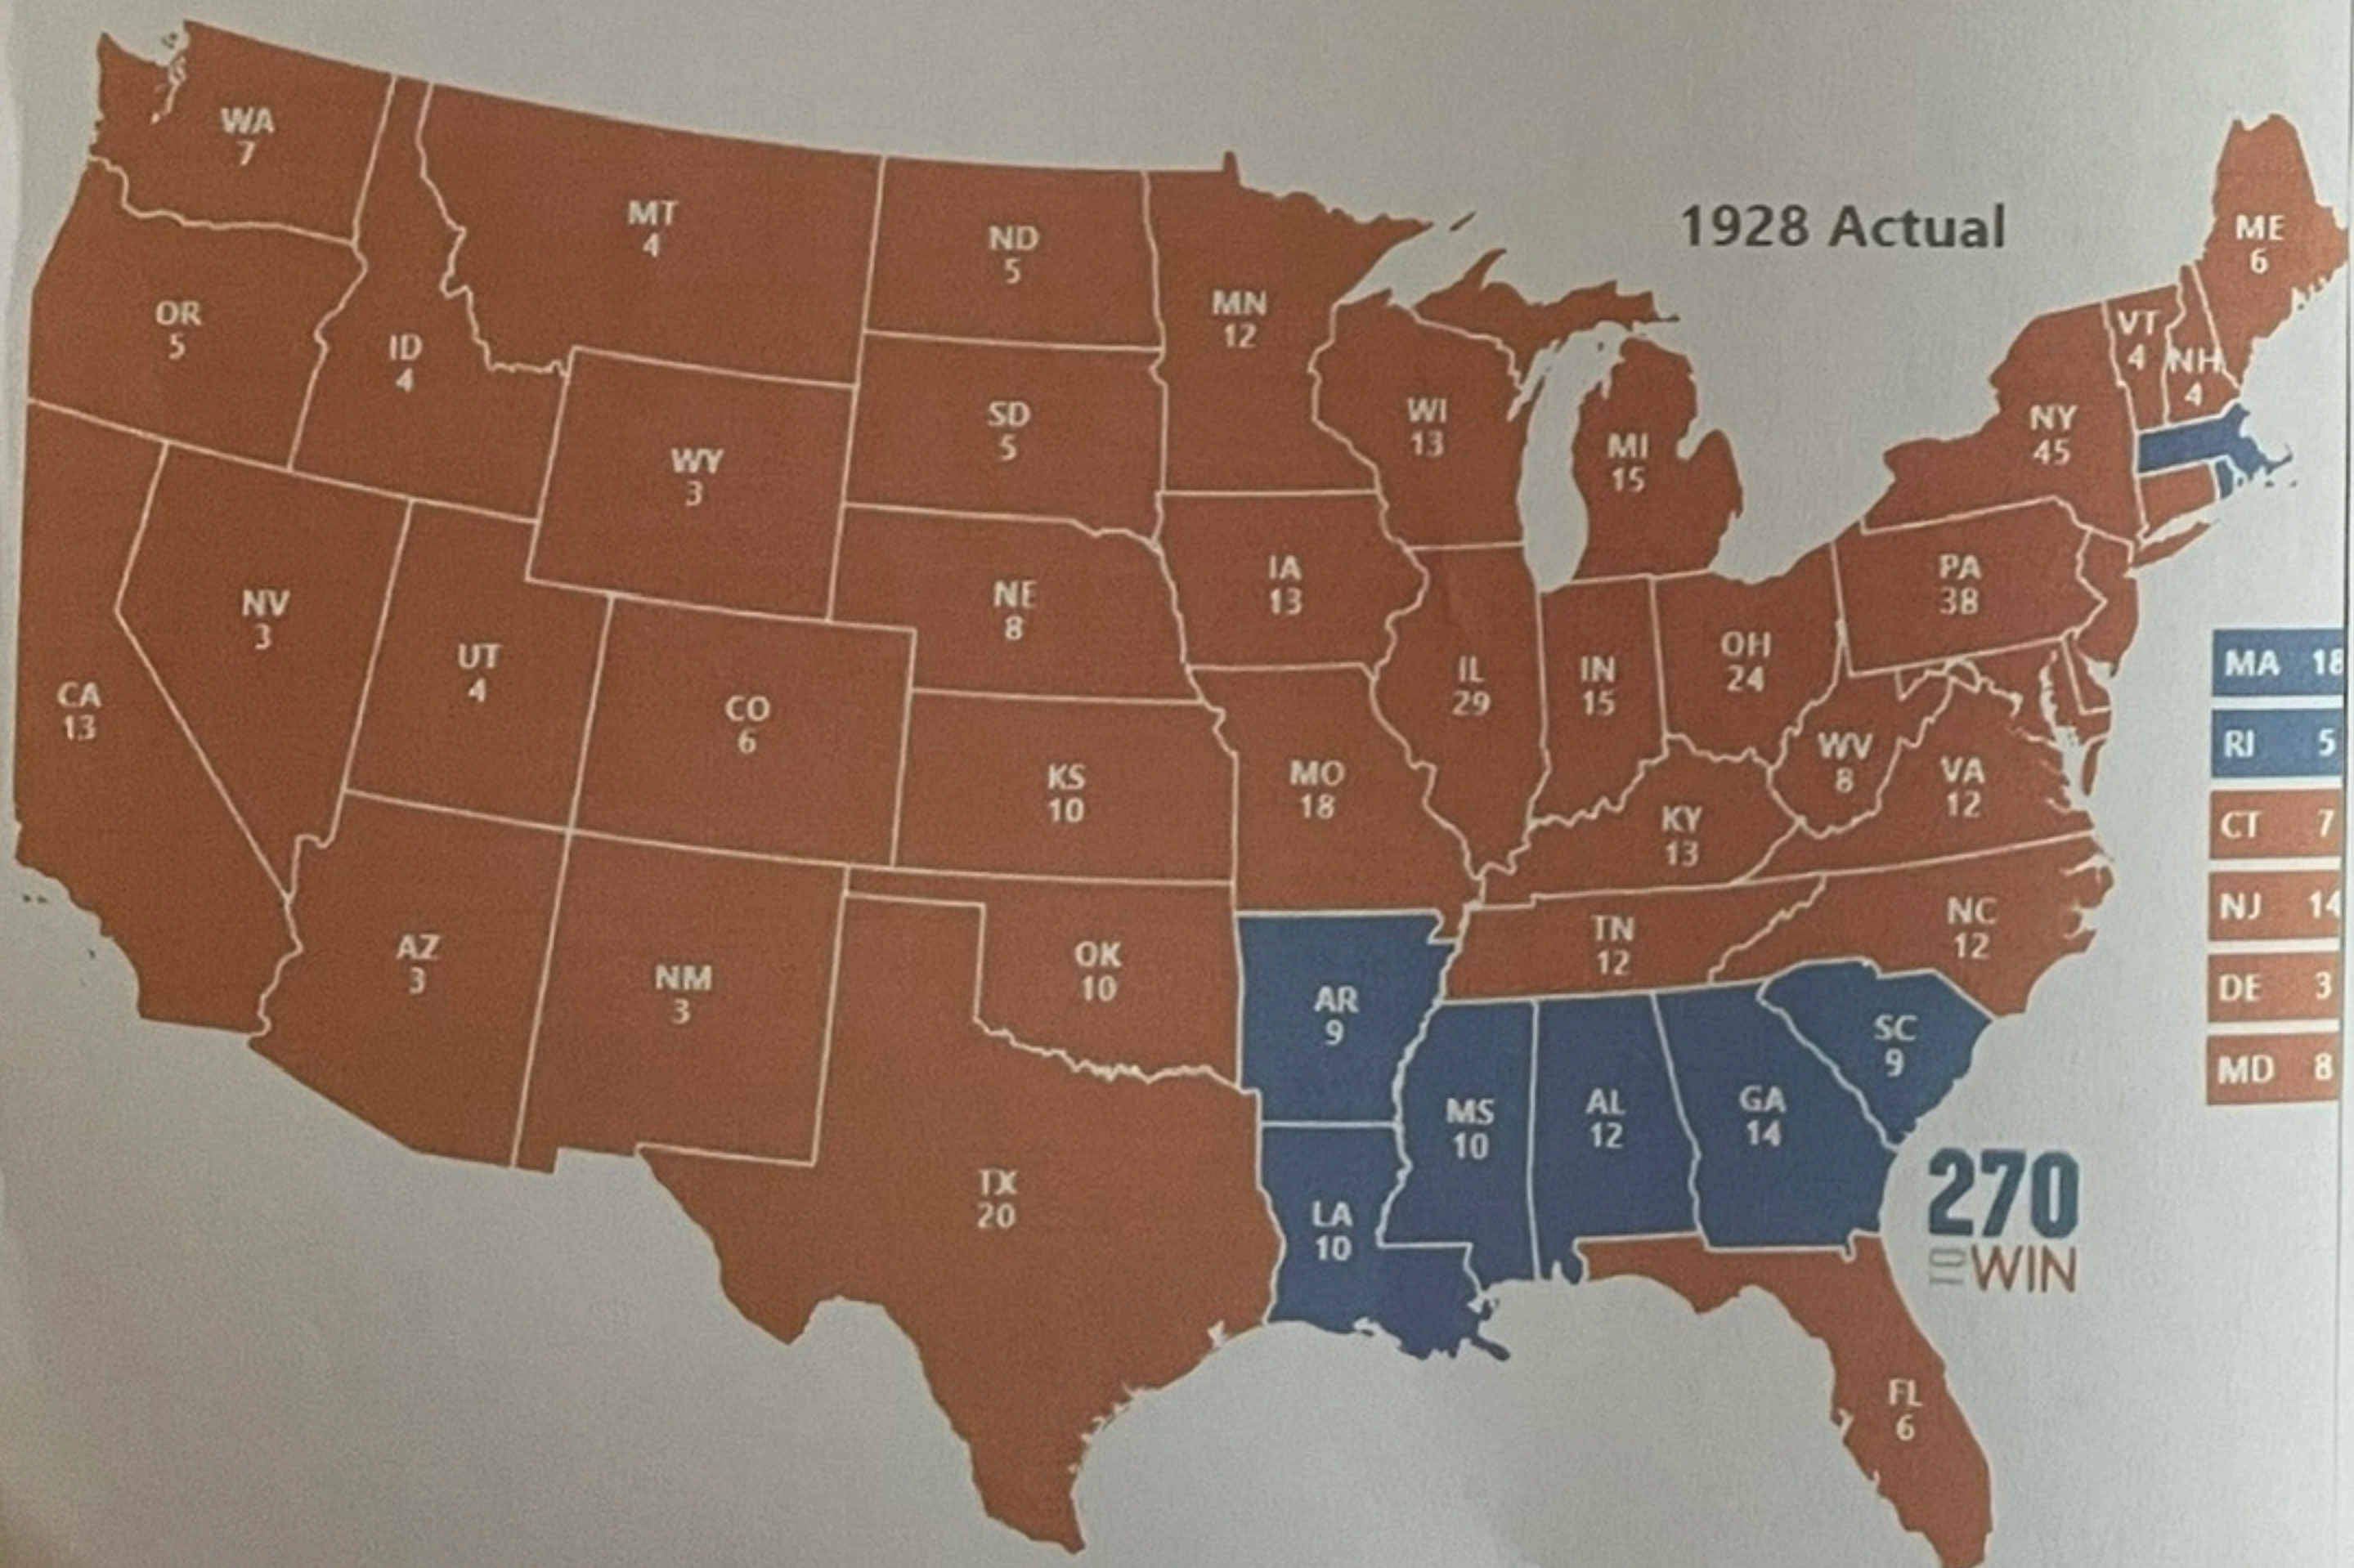

# 1928 Election Results

Candidate	Party	Electoral Votes	Popular Votes
Herbert C. Hoover	Republican	444	21,391,381 ✓
Alfred E. Smith	Democratic	87	15,016,443

# 1932 Election Results

Candidate	Party	Electoral Votes	Popular Votes
Franklin D. Roosevelt	Democratic	472	22,821,857
Herbert C. Hoover (I)	Republican	59	15,761,847

Smith (D) 87      444 Hoover (R)

Roosevelt (D) 472      59 Hoover (R)