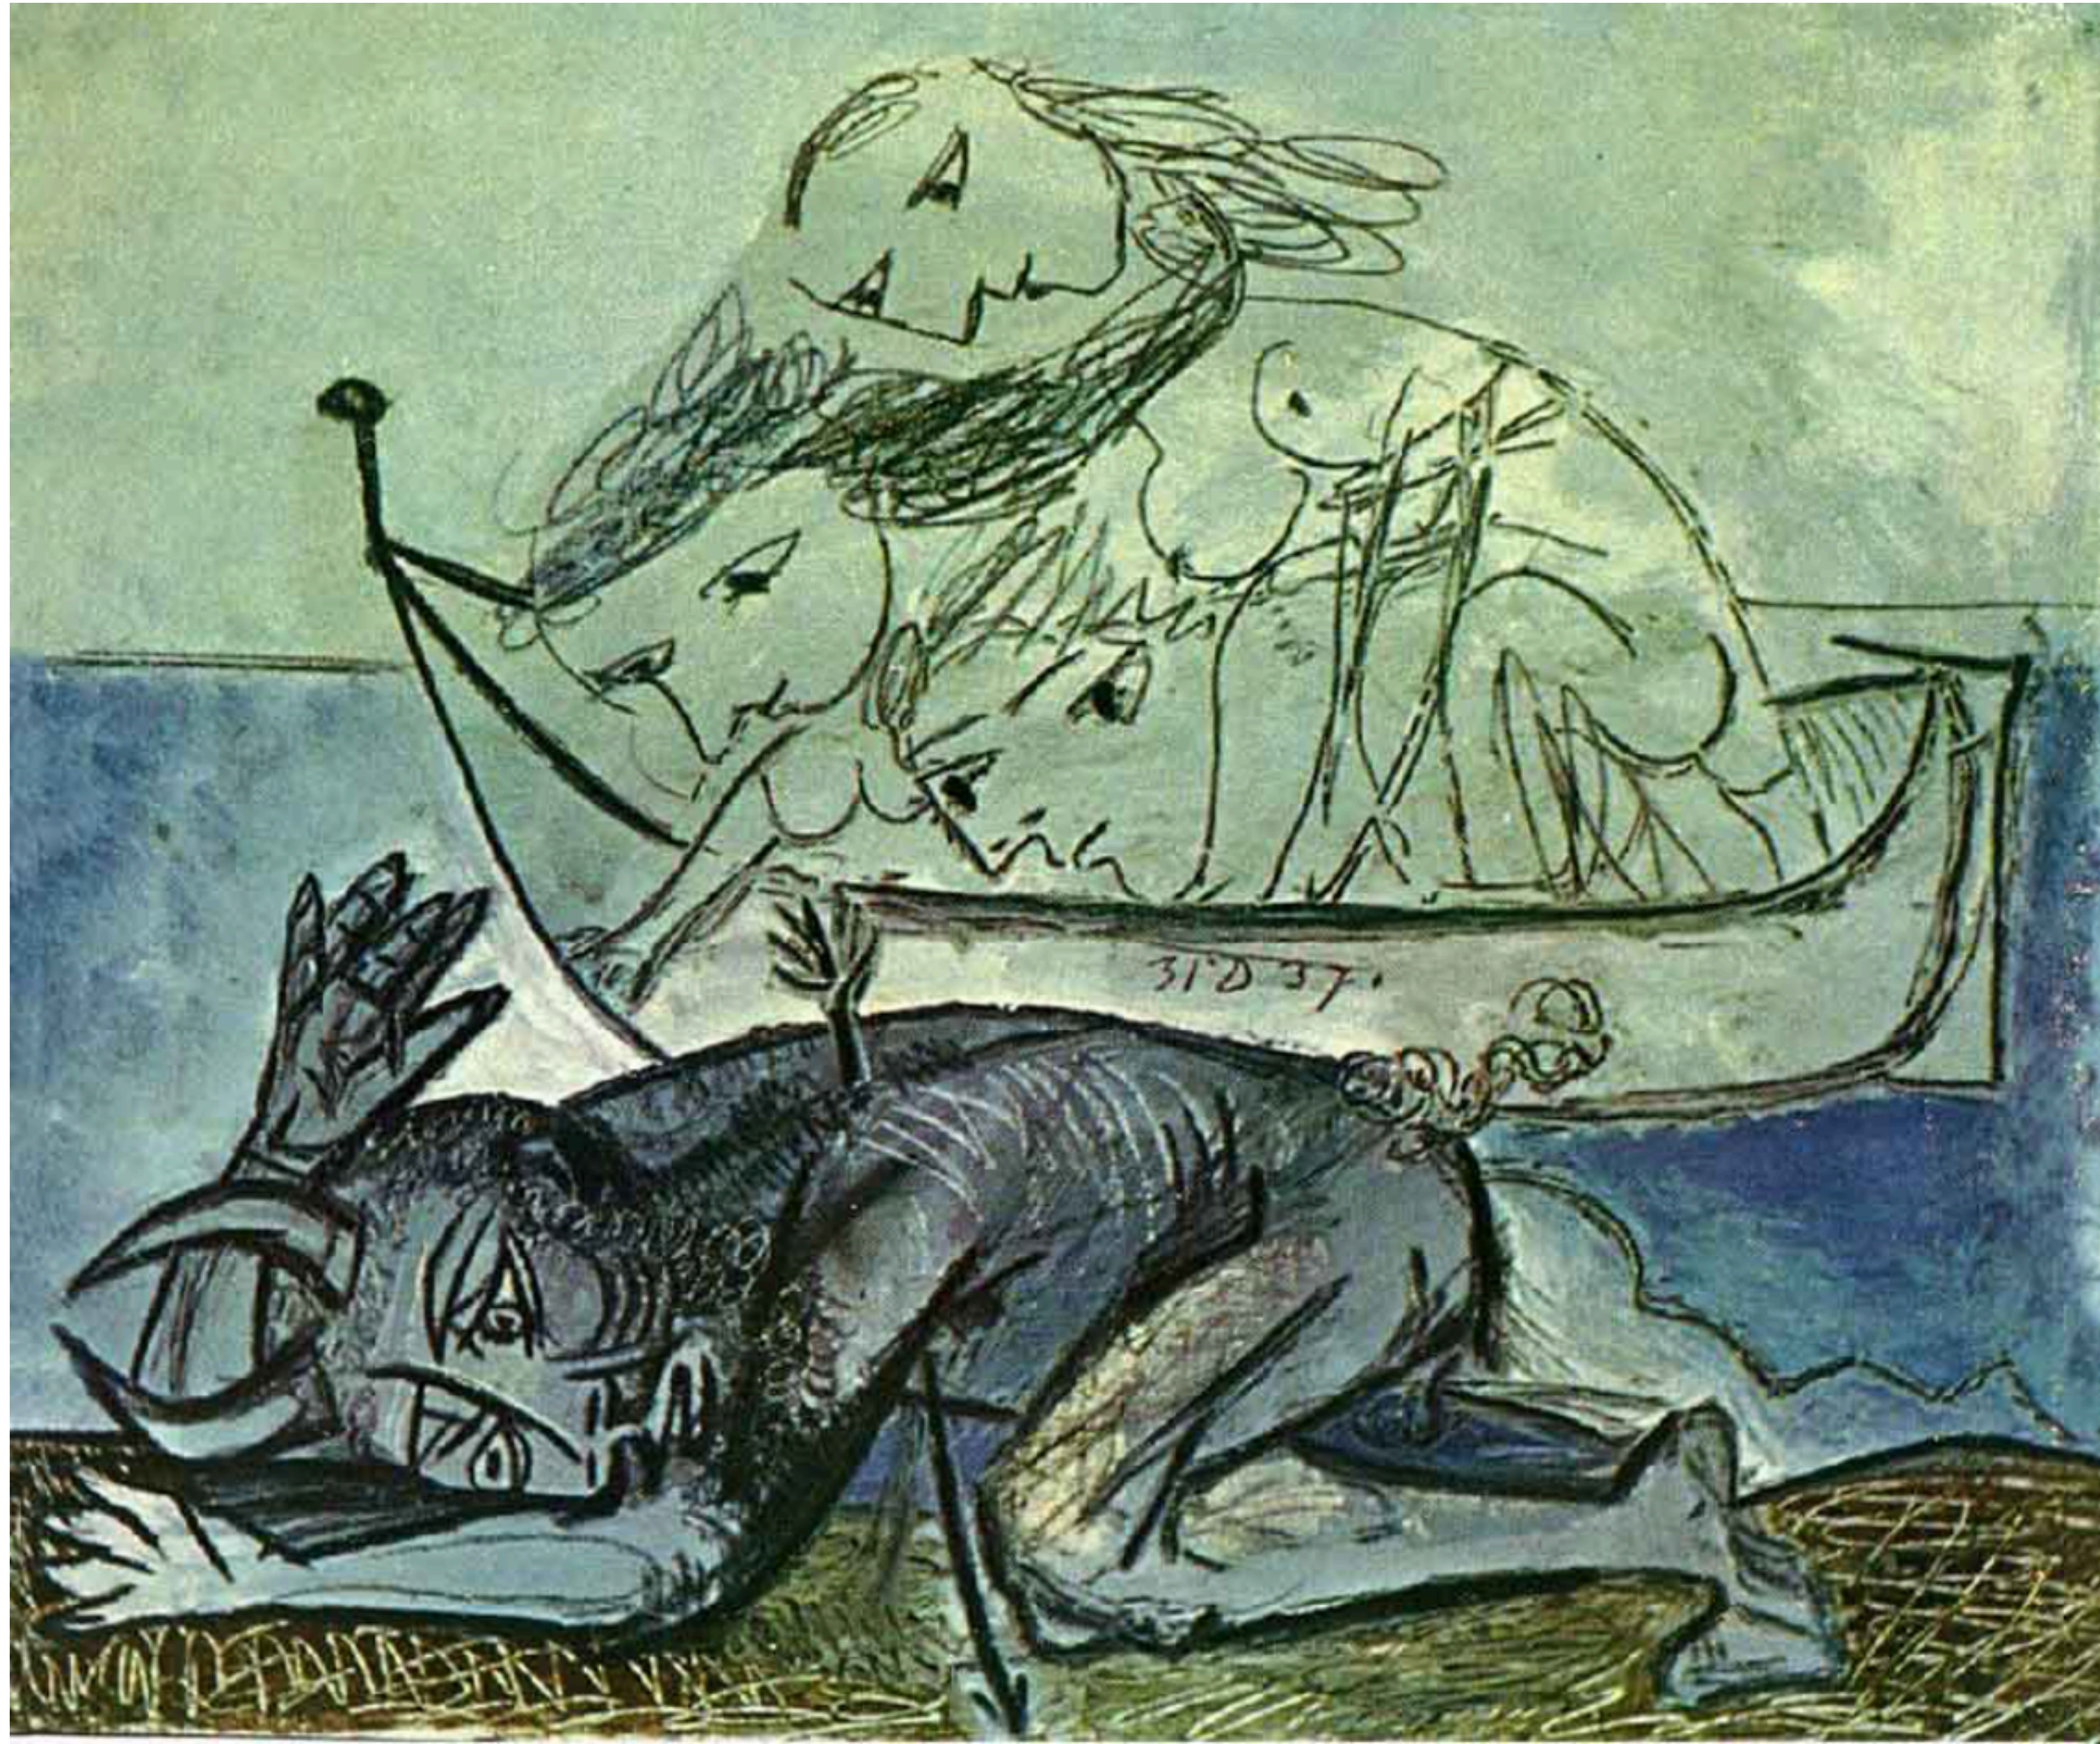

Athena, Theseus, Minotaur

Florentine Engraving

Dante and Virgil

Illustration
for *Inferno*
XII

***Theseus and the Minotaur
in the Labyrinth***

Picasso

***Blind Minotaur
Guided by a Girl
in the Night***

Minotauromachie

Minotaur With Dead Mare in Front of Cave

Minotaure est Bleseeé

9

3

7