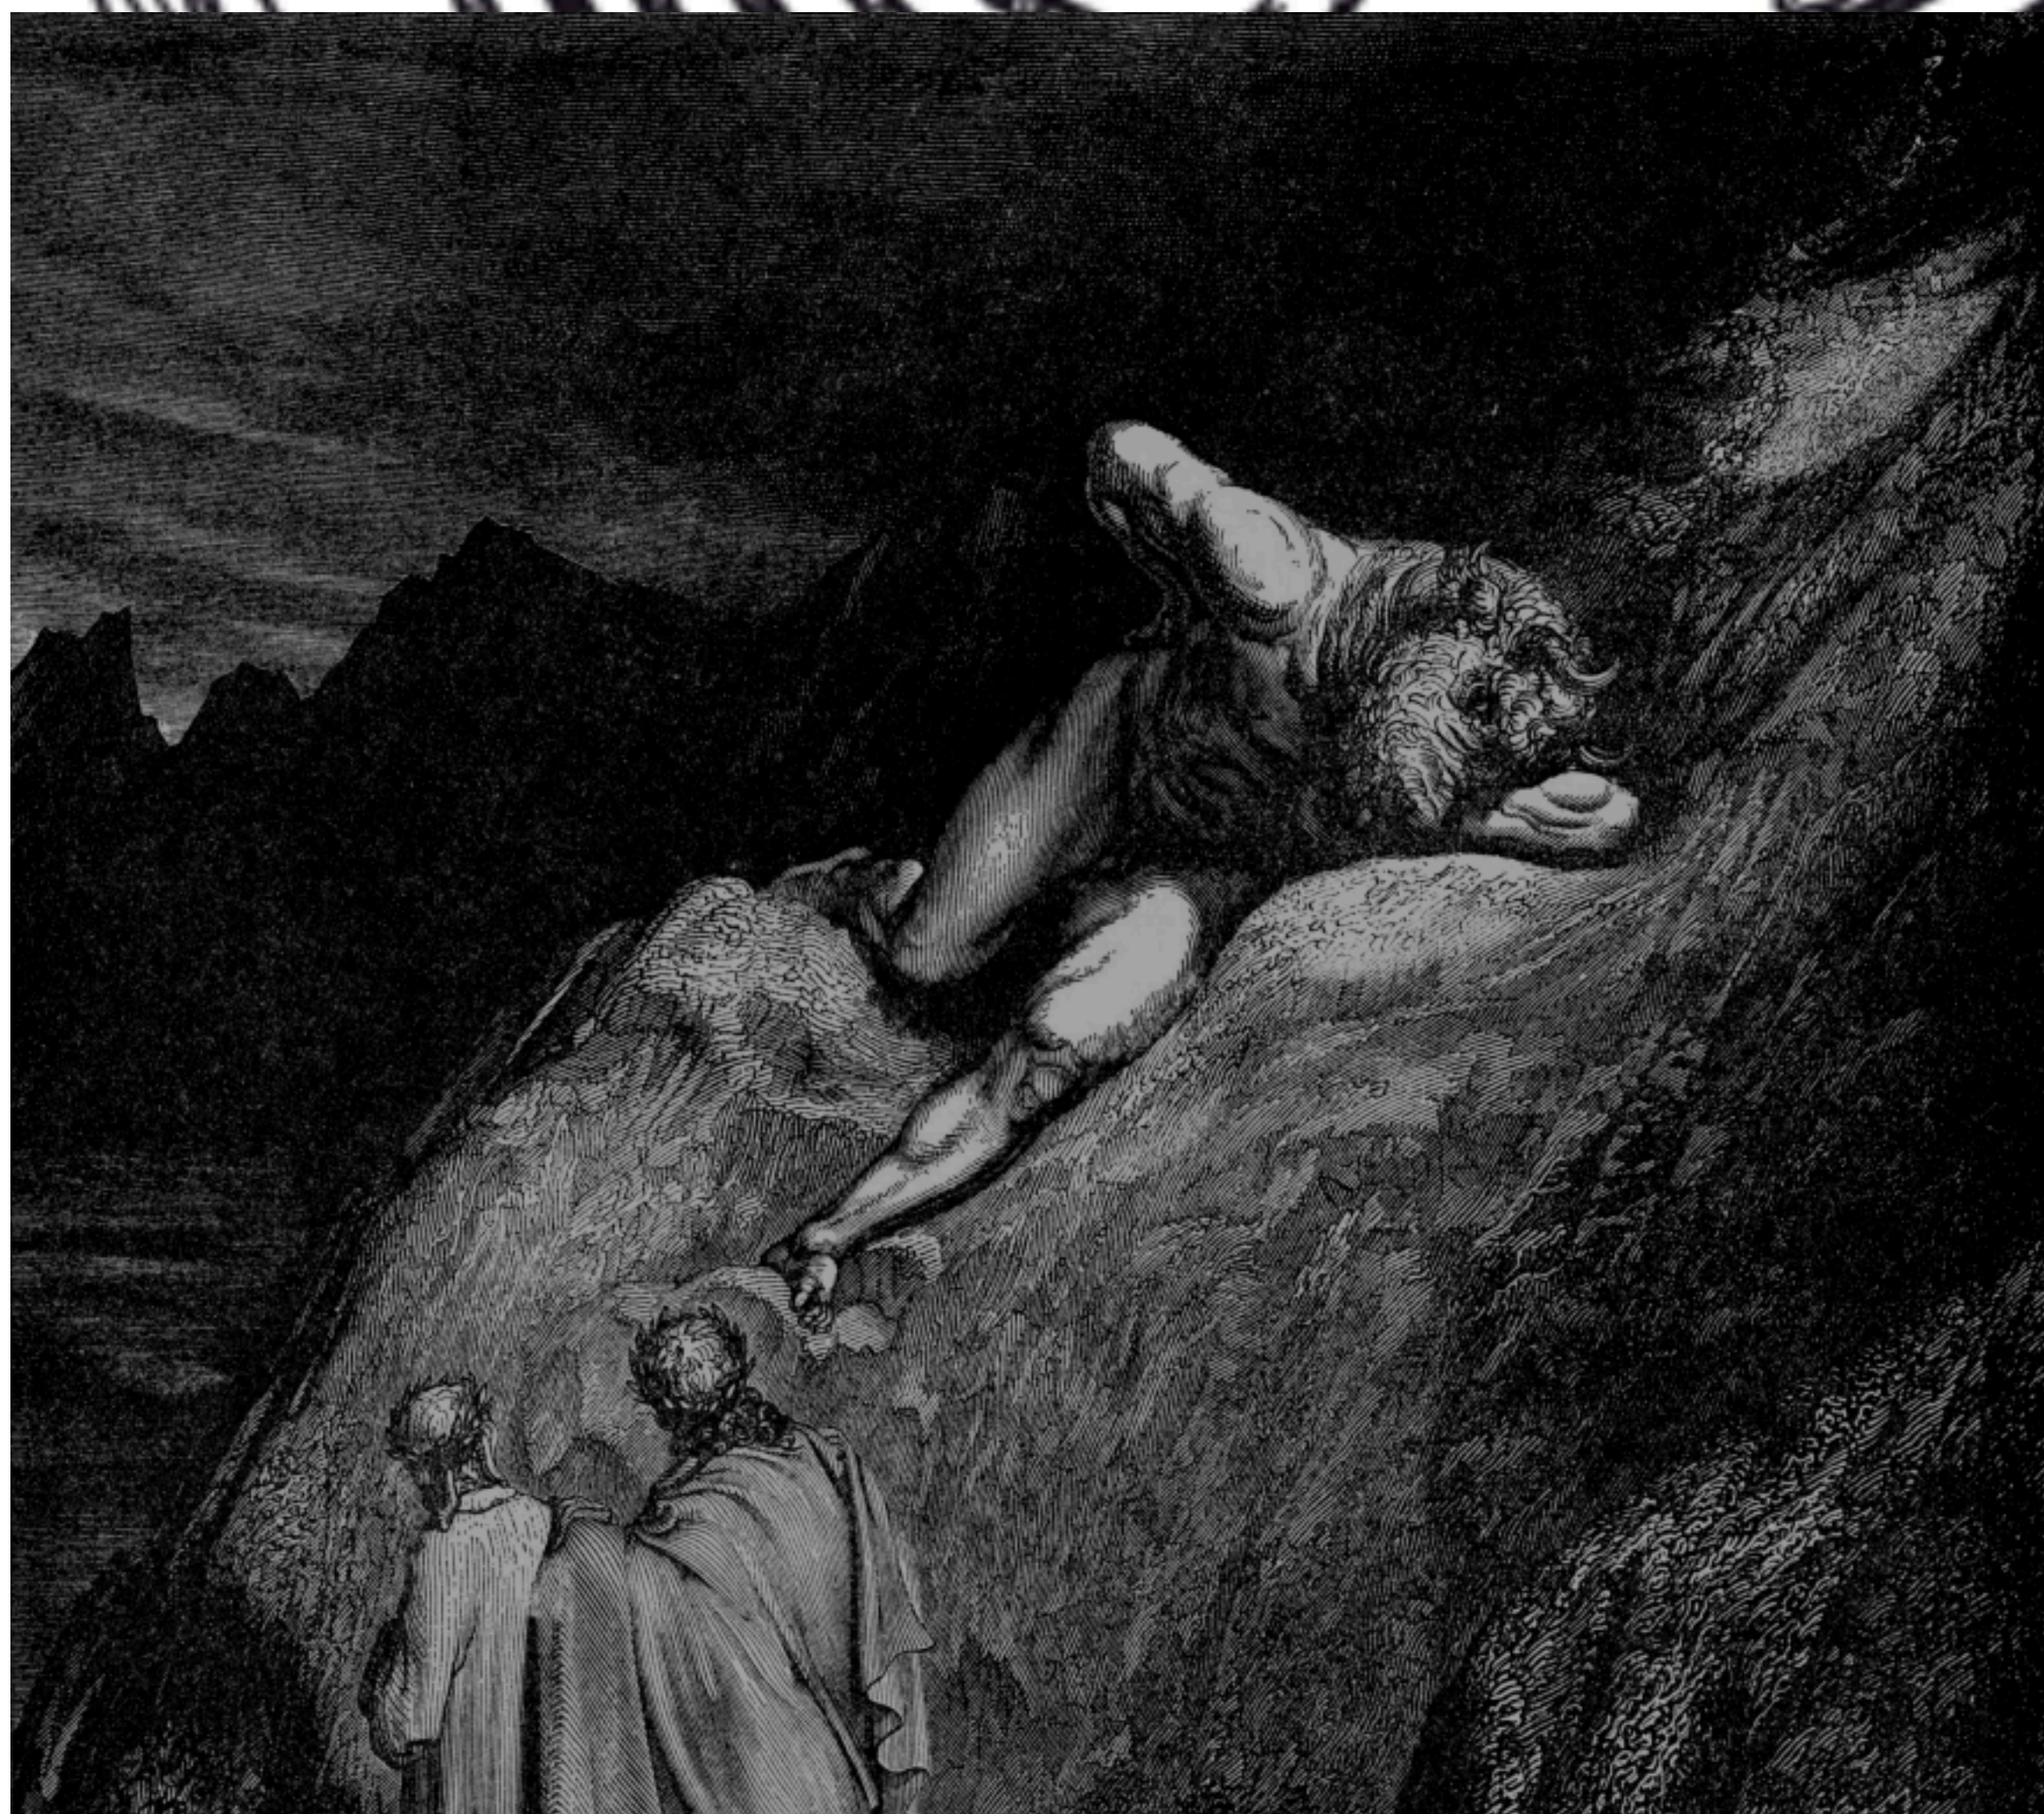

Athena, Theseus, Minotaur

Florentine Engraving

Dante and Virgil

Illustration
for *Inferno*
XII

***Theseus and the Minotaur
in the Labyrinth***

Picasso

***Blind Minotaur
Guided by a Girl
in the Night***

Minotauromachie

Minotaur With Dead Mare in Front of Cave

Minotaure est Bleseeé

9

3

7